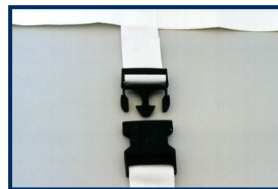

### TARP GRIPPERS

Reusable grommet clips often used with tarpaulin.

## CUSTOM FABRICATED ACCESSORIES FOR REINFORCED POLY SHEETING

We offer a wide variety of custom fabrication options to meet your needs. Sometimes it's easier just to get your cover made to your specifications, rather than trying to figure out which accessories will make it work for your application. Below are just a few custom fabrication options available for our string reinforced plastic sheeting.

Internal Tab Seams

Grommets

Fastex Clips 2"

Webbing Loops

D-Rings