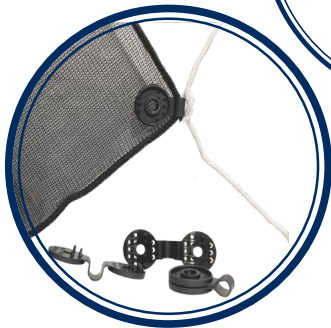

ACCESSORIES

EASYZIP HD™ ZIPPER

Quickly create a doorway or an opening in plastic sheeting with EasyZipHD zippers. These zippers are heavy duty with an instant bond designed to stick on tarps, plastic sheeting, fabrics and shrink wrap films.

ATTACHABLE GROMMETS - hang or attach plastic sheeting anywhere.

TARP GRABBERS

Permanently attaches to plastic sheeting up to 20 mils thick.

TARP GRIPPERS

Reusable grommet clips often used with tarpaulin.

CUSTOM FABRICATED ACCESSORIES FOR REINFORCED POLY SHEETING

We offer a wide variety of custom fabrication options to meet your needs. Sometimes it's easier just to get your cover made to your specifications, rather than trying to figure out which accessories will make it work for your application. Below are just a few custom fabrication options available for our string reinforced plastic sheeting.