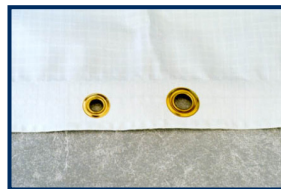

### TARP GRABBERS

Permanently attaches to plastic sheeting up to 20 mils thick.

### TARP GRIPPERS

Reusable grommet clips often used with tarpaulin.

Internal Tab Seams

Grommets

Fastex Clips 2"

Webbing Loops

D-Rings