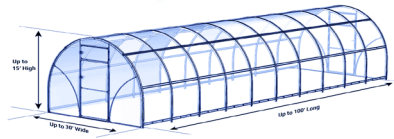

Clear Greenhouse Plastic Sheeting Product Line Card

Product	SolaScrim™ String Reinforced Plastic Sheeting	Tuff-Scrim™ String Reinforced Plastic Sheeting	Woven Coated Polyethylene Film	Clear Greenhouse Film	Seasonal String Reinforced Plastic Sheeting
Feature Value	Best Choice for year-round protection against high winds in a lighterweight film.	Great Value for a heavy duty year-round protection cover that won't rip or tear.	Top of the Line performance year-round with extreme durability in non-stretch film.	Heavy Duty year-round protection with maximum light transmission and anti-drip.	Temporary weather protection in a durable lightweight film.
Cost per Square Foot	\$ \$	\$ \$ \$	\$ \$ \$ \$	\$	\$
Mil Thickness	10 Mil	12 Mi	9 Mil / 12 Mil	6 Mil	6 Mil / 10 Mil
UV Stability	4 Years	4 Years	5 Years	up to 4 Years	6 months / 1 year
*Light Transmission Rate	84%	82%	87% / 80%	90%	85% / 85%
*Diffusion Rate	46%	Not Tested	63% / 82%	23%	31% / 43%
*Haze	54%	Not Tested	63% / 82%	Not Tested	36% / 51%
*Results from ASTM D1003 - Standard Test Method for Haze and Luminous Transmittance					