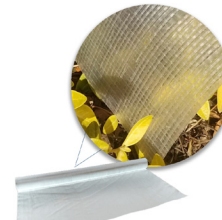

Clear Greenhouse Plastic Sheeting Product Line Card

Product	SolaScrim™ String Reinforced Plastic Sheeting	Tuff-Scrim™ String Reinforced Plastic Sheeting	Woven Coated Polyethylene Film	Clear Greenhouse Film	Seasonal String Reinforced Plastic Sheeting
Feature Value	Best Choice for year-round protection against high winds in a lighterweight film.	Great Value for a heavy duty year-round protection cover that won't rip or tear.	Top of the Line performance year-round with extreme durability in non-stretch film.	Heavy Duty year-round protection with maximum light transmission and anti-drip.	Temporary weather protection in a durable lightweight film.
Cost per Square Foot	\$ \$	\$ \$ \$	\$ \$ \$ \$	\$	\$
Mil Thickness	10 Mil	12 Mi	9 Mil / 12 Mil	6 Mil	6 Mil / 10 Mil
UV Stability	4 Years	4 Years	5 Years	up to 4 Years	6 months / 1 year
*Light Transmission Rate	84%	82%	87% / 80%	90%	85% / 85%
*Diffusion Rate	46%	Not Tested	63% / 82%	23%	31% / 43%
*Haze	54%	Not Tested	63% / 82%	Not Tested	36% / 51%
*Results from ASTM D1003 - Standard Test Method for Haze and Luminous Transmittance					